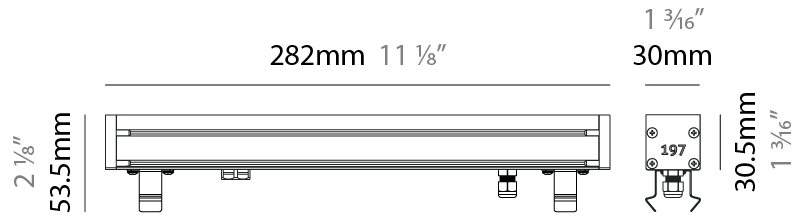

E12I0056- -

base number   Color   Lens
Temperature   Options

1. To build a product code in our configurator select the specify button on the base model # product page
2. To build a manual product code on this datasheet choose from the options listed below in blue font and add the suffix to the base model #

GENERAL

Series: Slash 30
Brand: Unonovesette
Division: Exterior
Mounting Type: Recessed
Mounting Location: In-Ground
Subcategory: Wallwash

PHYSICAL

Shape: Rectangle
Length (mm): 282
Length (in): 11 1/8
Width (mm): 30
Width (in): 1 3/16
Height (mm): 53.5
Height (in): 2 1/8
Light Distribution: Adjustable / Direct
Weight (kg): 0.46
Weight (lbs): 1.014
Diffuser: Extra clear tempered 6mm
Fixture Finish: ANA
Fixture Material: Extruded Aluminum
Cable Details: IP68 30cm Cable with Easy Lock system

ELECTRICAL

Lamp Type: LED
Input Wattage (W): 4.18
Total Output Wattage (W): 3.27
Dimming: Non-Dimmable
Driver Included: No
Driver Location: Remote
Driver Type: Constant Voltage - Universal
Driver Class: Class 2
Input Voltage (V): 120 - 277
Output Voltage (V): 24
Upon Request: Phase Dimming (120Vac only) / 0-10V Dimming

LED

Color Temperature (*K): 2200 / 2700 / 3000 / 4000
Max. Delivered Lumen (lm): 315 (3000K)
CRI: >90 CRI
Lamp Life (hrs): 100000

OPTICAL

Optic°: 12 / 21 / 31 / 46 / 13x36
Adjustability: Tilt ±20°

RATINGS AND CERTIFICATIONS

Certified By: Certified for North American Standards
IP rating: IP67
IK Rating: IK06